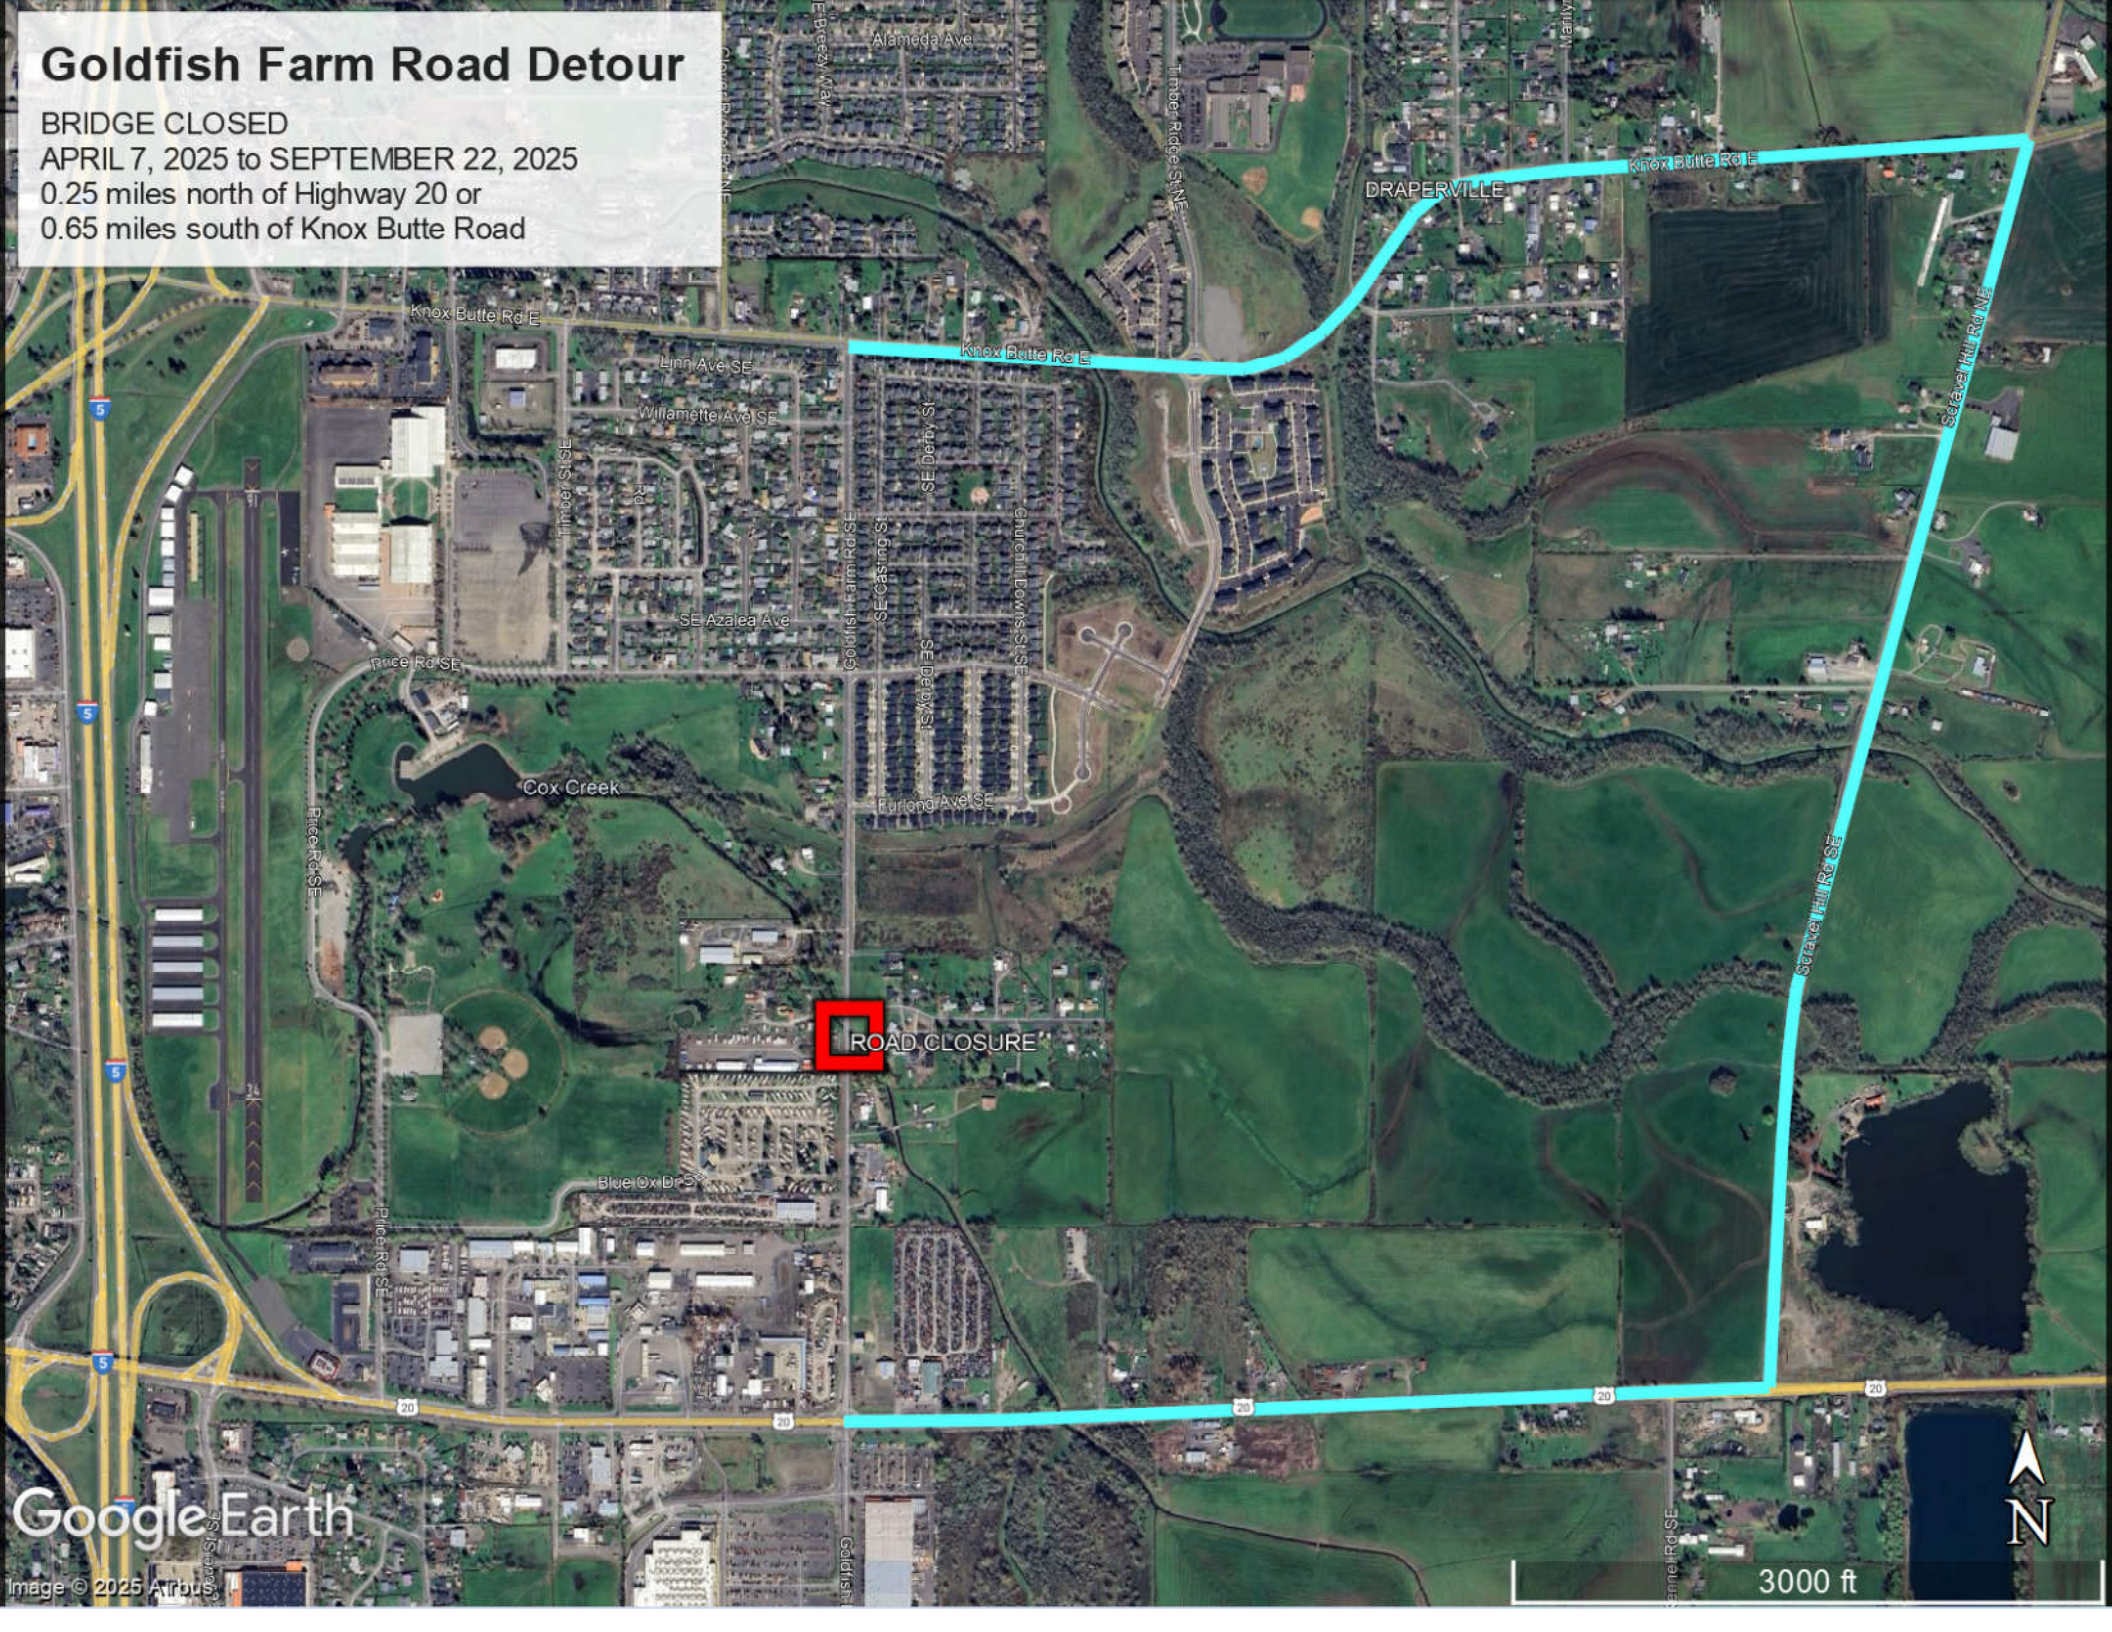

Goldfish Farm Road Detour

BRIDGE CLOSED

APRIL 7, 2025 to SEPTEMBER 22, 2025

0.25 miles north of Highway 20 or

0.65 miles south of Knox Butte Road

ROAD CLOSURE